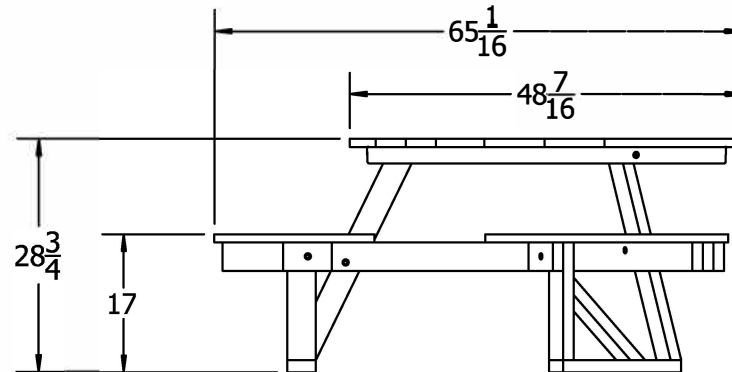

TOP VIEW

3D ISOMETRIC VIEW

FRONT VIEW

SIDE VIEW

● CED  
● GRA  
● GRE  
**STANDARD COLORS**

INSERT COLOR CODE IN PRODUCT NUMBER  
 CEDAR= CED, GRAY= GRA, GREEN= GRE,