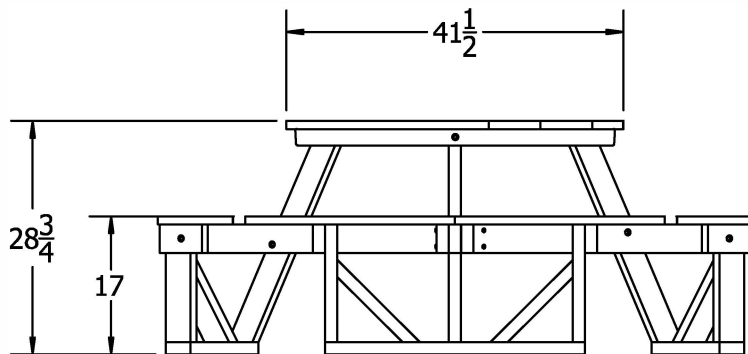

TOP VIEW

3D ISOMETRIC VIEW

FRONT VIEW

SIDE VIEW

● CED  
● GRA  
● GRE  
**STANDARD COLORS**

INSERT COLOR CODE IN PRODUCT NUMBER  
 CEDAR= CED, GRAY= GRA, GREEN= GRE,