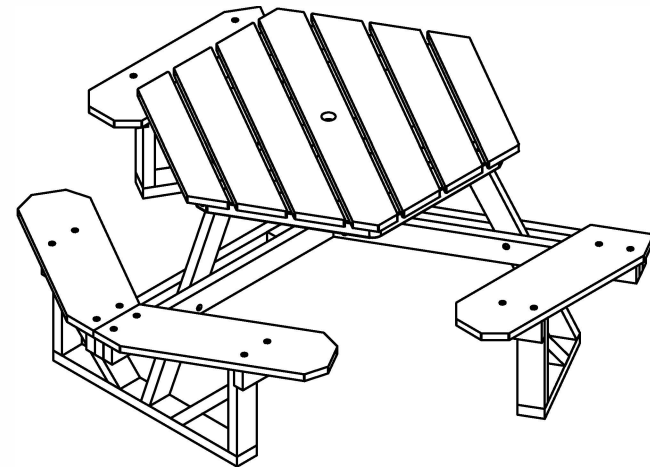

TOP VIEW

3D ISOMETRIC VIEW

FRONT VIEW

SIDE VIEW

● CED  
● GRA  
● GRE  
**STANDARD COLORS**

INSERT COLOR CODE IN PRODUCT NUMBER  
 CEDAR= CED, GRAY= GRA, GREEN= GRE,

## 6 ft. Hex Four Seat Picnic Table

©COPYRIGHT 2013-2033

THIS COPYRIGHTED MATERIAL IS THE PROPERTY OF FROG FURNISHINGS AND SHALL NOT BE REPRODUCED, PUBLISHED OR DISCLOSED TO OTHERS WITHOUT AUTHORIZATION AND CANNOT BE USED IN ANY WAY AGAINST OR DETRIMENTAL TO JAYHAWK PLASTICS INC. OLATHE, KANSAS USA