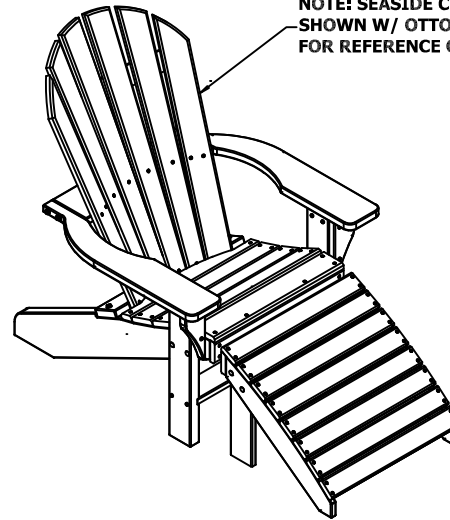

NOTE: SEASIDE CHAIR  
SHOWN W/ OTTOMAN  
FOR REFERENCE ONLY

**STANDARD COLORS**

INSERT COLOR CODE IN PRODUCT NUMBER  
BLUE= BLU, CEDAR= CED, GREEN= GRE,  
RED= RED, WHITE=WHI

EXAMPLE: BLUE TRADITIONAL OTTOMAN =  
PB AD TRAOT**BLU**