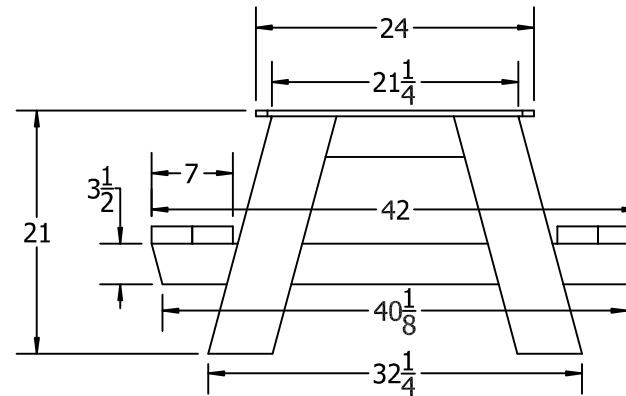

TOP VIEW

FRONT VIEW

3D ISOMETRIC VIEW

SIDE VIEW

CED

GRE

STANDARD COLORS

INSERT COLOR CODE IN PRODUCT NUMBER
CEDAR= CED, GREEN= GRE,

EXAMPLE: CEDAR 4FT. KIDS TABLE=
PB KPIC4**CED**

4 ft. Kids Picnic Table

©COPYRIGHT 2013-2033

THIS COPYRIGHTED MATERIAL IS THE PROPERTY OF FROG FURNISHINGS AND SHALL NOT BE REPRODUCED, PUBLISHED OR DISCLOSED TO OTHERS WITHOUT AUTHORIZATION AND CANNOT BE USED IN ANY WAY AGAINST OR DETRIMENTAL TO JAYHAWK PLASTICS INC. OLATHE, KANSAS USA