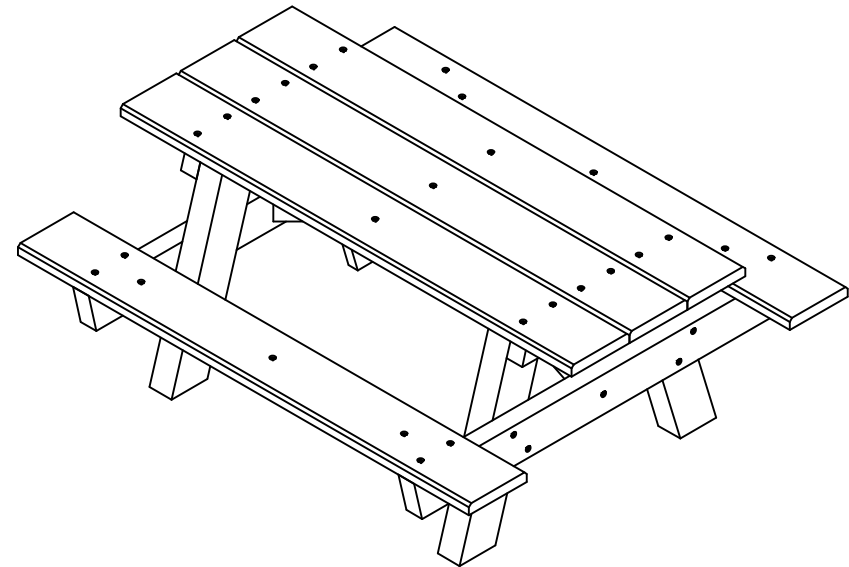

TOP VIEW

FRONT VIEW

3D ISOMETRIC VIEW

SIDE VIEW

- | | | | | |
|---|---|---|---|---|
|  BLU |  CED |  GRA |  GRE |  RED |
| STANDARD COLORS | | | | |
|  BLA |  BRO |  WHI | | |
| OPTIONAL COLORS | | | | |

INSERT COLOR CODE IN PRODUCT NUMBER
 BLUE= BLU, CEDAR= CED, GRAY= GRA, GREEN= GRE,
 RED= RED, BLACK= BLA, BROWN=BRO, WHITE=WHI

EXAMPLE: 6FT. CEDAR A FRAME PICNIC TABLE =
 PB APIC6**CED**

6' A Frame Picnic Table Specification Sheet

©COPYRIGHT 2013-2033

THIS COPYRIGHTED MATERIAL IS THE PROPERTY OF FROG FURNISHINGS AND SHALL NOT BE REPRODUCED, PUBLISHED OR DISCLOSED TO OTHERS WITHOUT AUTHORIZATION AND CANNOT BE USED IN ANY WAY AGAINST OR DETRIMENTAL TO JAYHAWK PLASTICS INC. OLATHE, KANSAS USA