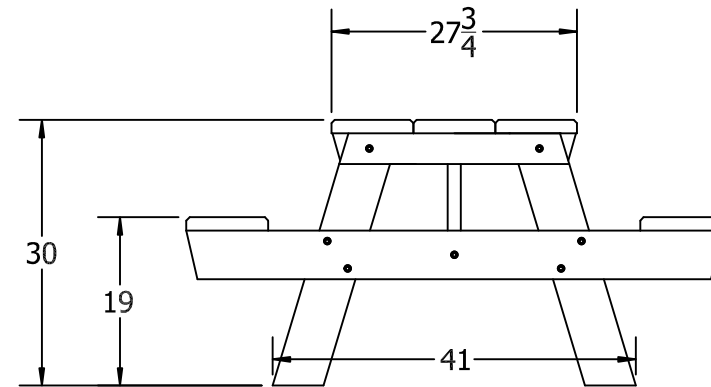

TOP VIEW

FRONT VIEW

3D ISOMETRIC VIEW

SIDE VIEW

- | | | | | |
|---|---|---|---|---|
|  BLU |  CED |  GRA |  GRE |  RED |
| STANDARD COLORS | | | | |
|  BLA |  BRO |  WHI | | |
| OPTIONAL COLORS | | | | |

INSERT COLOR CODE IN PRODUCT NUMBER
 BLUE= BLU, CEDAR= CED, GRAY= GRA, GREEN= GRE,
 RED= RED, BLACK= BLA, BROWN=BRO, WHITE=WHI

EXAMPLE: 6FT. CEDAR A FRAME PICNIC TABLE =
 PB APIC6**CED**

6' A Frame Picnic Table Specification Sheet

©COPYRIGHT 2013-2033

THIS COPYRIGHTED MATERIAL IS THE PROPERTY OF FROG FURNISHINGS AND SHALL NOT BE REPRODUCED, PUBLISHED OR DISCLOSED TO OTHERS WITHOUT AUTHORIZATION AND CANNOT BE USED IN ANY WAY AGAINST OR DETRIMENTAL TO JAYHAWK PLASTICS INC. OLATHE, KANSAS USA