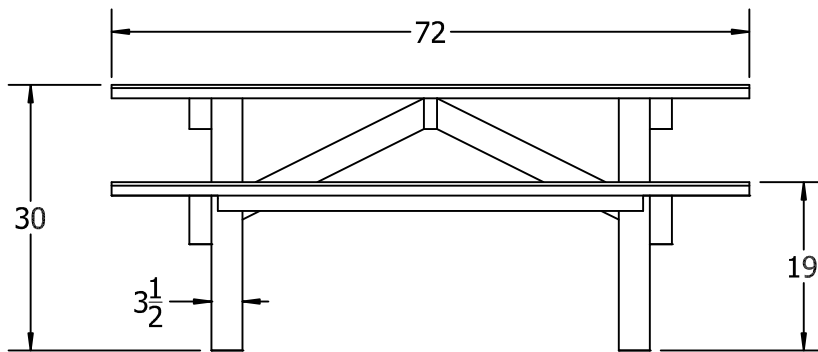

TOP VIEW

FRONT VIEW

3D ISOMETRIC VIEW

SIDE VIEW

- | | | | | |
|---|---|---|---|---|
|  BLU |  CED |  GRA |  GRE |  RED |
| STANDARD COLORS | | | | |
|  BLA |  BRO |  WHI | | |
| OPTIONAL COLORS | | | | |

INSERT COLOR CODE IN PRODUCT NUMBER
 BLUE= BLU, CEDAR= CED, GRAY= GRA, GREEN= GRE,
 RED= RED, BLACK= BLA, BROWN=BRO, WHITE=WHI

EXAMPLE: 6FT. CEDAR A FRAME PICNIC TABLE =
 PB APIC6**CED**

6' A Frame Picnic Table Specification Sheet

©COPYRIGHT 2013-2033

THIS COPYRIGHTED MATERIAL IS THE PROPERTY OF FROG FURNISHINGS AND SHALL NOT BE REPRODUCED, PUBLISHED OR DISCLOSED TO OTHERS WITHOUT AUTHORIZATION AND CANNOT BE USED IN ANY WAY AGAINST OR DETRIMENTAL TO JAYHAWK PLASTICS INC. OLATHE, KANSAS USA