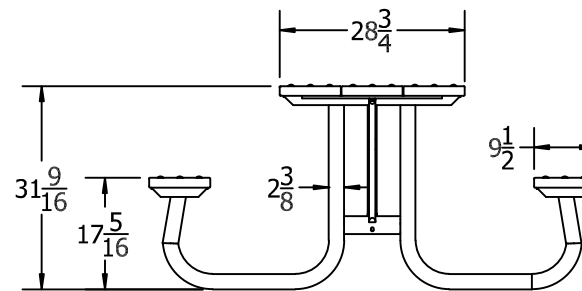

TOP VIEW

3D ISOMETRIC VIEW

FRONT VIEW

SIDE VIEW

- | | | | | |
|---|---|---|---|---|
|  BLU |  CED |  GRA |  GRE |  RED |
| STANDARD COLORS | | | | |
|  BLA |  BRO |  WHI | | |
| OPTIONAL COLORS | | | | |

INSERT COLOR CODE IN PRODUCT NUMBER
 BLUE= BLU, CEDAR= CED, GRAY= GRA, GREEN= GRE,
 RED= RED, BLACK= BLA, BROWN= BRO, WHITE= WHI

EXAMPLE: 6FT. CEDAR GALVANIZED FRAME ADA PICNIC TABLE =
 PB 6**CED**GFICADA

6' Galvanized Frame ADA Picnic Table Specification Sheet

©COPYRIGHT 2013-2033

THIS COPYRIGHTED MATERIAL IS THE PROPERTY OF FROG FURNISHINGS AND SHALL NOT BE REPRODUCED, PUBLISHED OR DISCLOSED TO OTHERS WITHOUT AUTHORIZATION AND CANNOT BE USED IN ANY WAY AGAINST OR DETRIMENTAL TO JAYHAWK PLASTICS INC. OLATHE, KANSAS USA