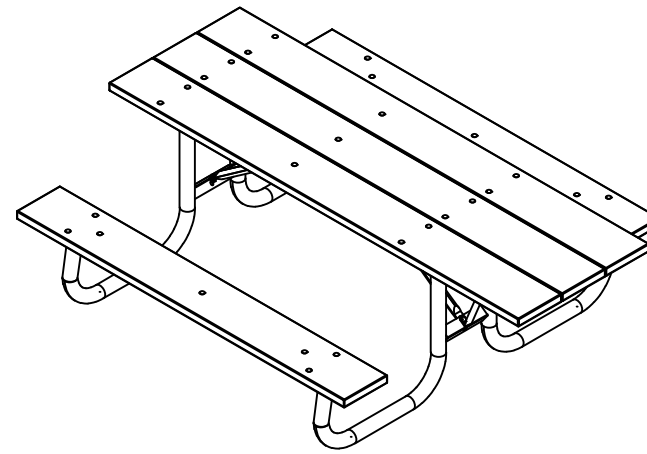

TOP VIEW

3D ISOMETRIC VIEW

FRONT VIEW

SIDE VIEW

- | | | | | |
|---|---|---|---|---|
|  BLU |  CED |  GRA |  GRE |  RED |
| STANDARD COLORS | | | | |
|  BLA |  BRO |  WHI | | |
| OPTIONAL COLORS | | | | |

INSERT COLOR CODE IN PRODUCT NUMBER
 BLUE= BLU, CEDAR= CED, GRAY= GRA, GREEN= GRE,
 RED= RED, BLACK= BLA, BROWN= BRO, WHITE= WHI

EXAMPLE: 6FT. CEDAR GALVANIZED FRAME ADA PICNIC TABLE =
 PB 6**CED**GFICADA

6' Galvanized Frame ADA Picnic Table Specification Sheet

©COPYRIGHT 2013-2033

THIS COPYRIGHTED MATERIAL IS THE PROPERTY OF FROG FURNISHINGS AND SHALL NOT BE REPRODUCED, PUBLISHED OR DISCLOSED TO OTHERS WITHOUT AUTHORIZATION AND CANNOT BE USED IN ANY WAY AGAINST OR DETRIMENTAL TO JAYHAWK PLASTICS INC. OLATHE, KANSAS USA