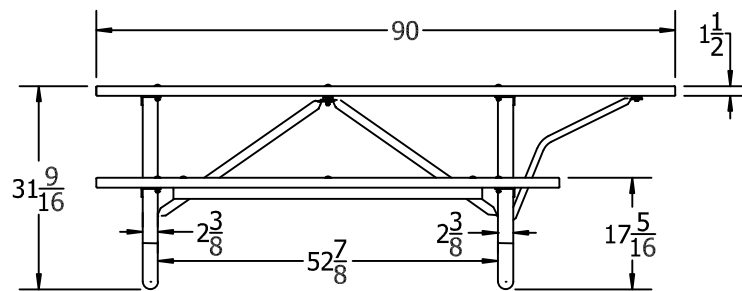

TOP VIEW

3D ISOMETRIC VIEW

FRONT VIEW

SIDE VIEW

- | | | | | |
|---|---|---|---|---|
|  BLU |  CED |  GRA |  GRE |  RED |
| STANDARD COLORS | | | | |
|  BLA |  BRO |  WHI | | |
| OPTIONAL COLORS | | | | |

INSERT COLOR CODE IN PRODUCT NUMBER
 BLUE= BLU, CEDAR= CED, GRAY= GRA, GREEN= GRE,
 RED= RED, BLACK= BLA, BROWN= BRO, WHITE= WHI

EXAMPLE: 6FT. CEDAR GALVANIZED FRAME ADA PICNIC TABLE =
 PB 6**CED**GFICADA

6' Galvanized Frame ADA Picnic Table Specification Sheet

©COPYRIGHT 2013-2033

THIS COPYRIGHTED MATERIAL IS THE PROPERTY OF FROG FURNISHINGS AND SHALL NOT BE REPRODUCED, PUBLISHED OR DISCLOSED TO OTHERS WITHOUT AUTHORIZATION AND CANNOT BE USED IN ANY WAY AGAINST OR DETRIMENTAL TO JAYHAWK PLASTICS INC. OLATHE, KANSAS USA