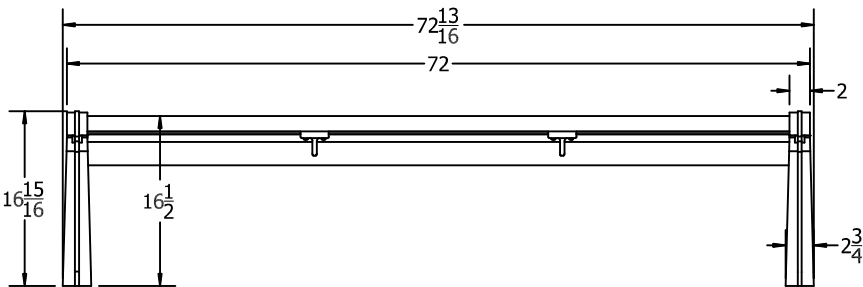

TOP VIEW

FRONT VIEW

SIDE VIEW

3D ISOMETRIC VIEW

INSERT COLOR CODE IN PRODUCT NUMBER  
 CEDAR= CED, GRAY= GRA, GREEN= GRE, BLACK= BLA,  
 BLUE= BLU, BROWN=BRO, RED= RED, WHITE=WHI

EXAMPLE: CEDAR HERITAGE 6 FT. BACKLESS BENCH W/  
 BLACK FRAME = PB 6**CED**BFBACHER