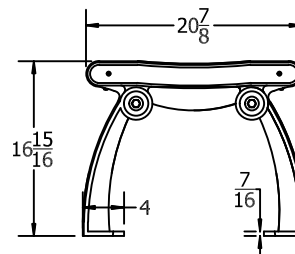

TOP VIEW

FRONT VIEW

SIDE VIEW

3D ISOMETRIC VIEW

INSERT COLOR CODE IN PRODUCT NUMBER  
 CEDAR= CED, GRAY= GRA, GREEN= GRE, BLACK= BLA,  
 BLUE= BLU, BROWN=BRO, RED= RED, WHITE=WHI

EXAMPLE: CEDAR HERITAGE 6 FT. BACKLESS BENCH W/  
 BLACK FRAME = PB 6**CED**BFBACHER