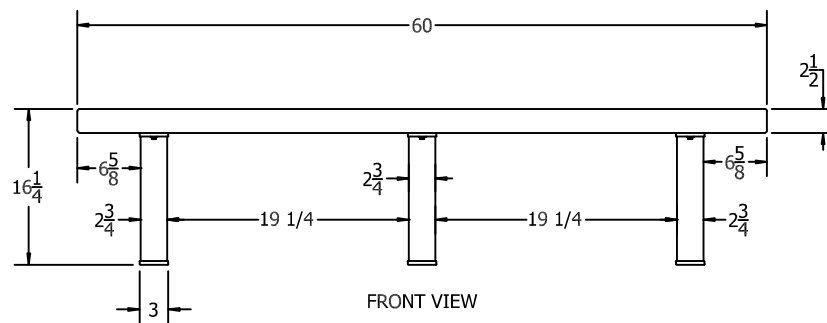

BRO

CED

GRA

GRE

STANDARD COLORS

INSERT COLOR CODE IN PRODUCT NUMBER
BROWN=BRO, CEDAR= CED, GRAY= GRA, GREEN= GRE

EXAMPLE: CEDAR CREEKSIDE 5 FT. BENCH =
PB 5**CED**CRK

FRONT VIEW

5 Ft. Creekside Bench Spec Sheet

©COPYRIGHT 2013-2033

THIS COPYRIGHTED MATERIAL IS THE PROPERTY OF FROG FURNISHINGS AND SHALL NOT BE REPRODUCED, PUBLISHED OR DISCLOSED TO OTHERS WITHOUT AUTHORIZATION AND CANNOT BE USED IN ANY WAY AGAINST OR DETRIMENTAL TO JAYHAWK PLASTICS INC. OLATHE, KANSAS USA

Frog Furnishings
15750 S. Keeler Terrace
Olathe, KS 66062
www.frogfurnishings.com

NOT TO SCALE
Date: 01/2019