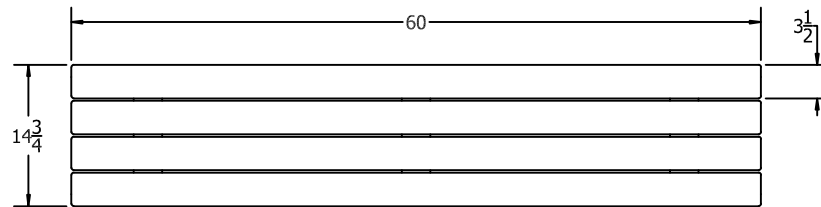

BRO

CED

GRA

GRE

STANDARD COLORS

INSERT COLOR CODE IN PRODUCT NUMBER
BROWN=BRO, CEDAR= CED, GRAY= GRA, GREEN= GRE

EXAMPLE: CEDAR CREEKSIDE 5 FT. BENCH =
PB 5**CED**CRK

ISOMETRIC VIEW