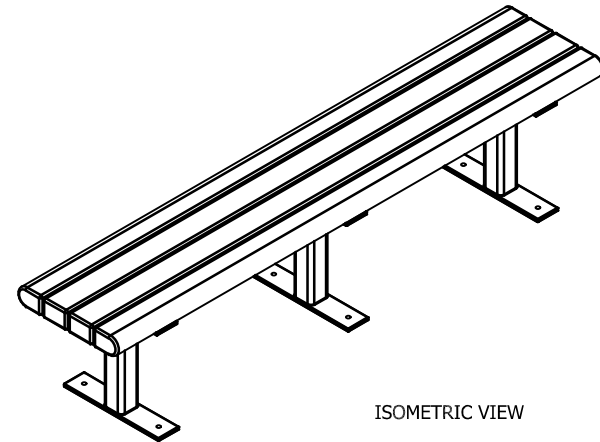

BRO

CED

GRA

GRE

STANDARD COLORS

INSERT COLOR CODE IN PRODUCT NUMBER
BROWN=BRO, CEDAR= CED, GRAY= GRA, GREEN= GRE

EXAMPLE: CEDAR CREEKSIDE 5 FT. BENCH =
PB 5**CED**CRK

ISOMETRIC VIEW

TOP VIEW

FRONT VIEW

SIDE VIEW

5 Ft. Creekside Bench Spec Sheet

©COPYRIGHT 2013-2033

THIS COPYRIGHTED MATERIAL IS THE PROPERTY OF FROG FURNISHINGS AND SHALL NOT BE REPRODUCED, PUBLISHED OR DISCLOSED TO OTHERS WITHOUT AUTHORIZATION AND CANNOT BE USED IN ANY WAY AGAINST OR DETRIMENTAL TO JAYHAWK PLASTICS INC. OLATHE, KANSAS USA