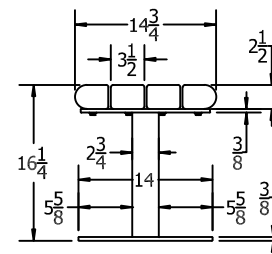

BRO

CED

GRA

GRE

STANDARD COLORS

INSERT COLOR CODE IN PRODUCT NUMBER
BROWN=BRO, CEDAR= CED, GRAY= GRA, GREEN= GRE

EXAMPLE: CEDAR CREEKSIDE 5 FT. BENCH =
PB 5**CED**CRK

ISOMETRIC VIEW

TOP VIEW

FRONT VIEW

SIDE VIEW

5 Ft. Creekside Bench Spec Sheet

©COPYRIGHT 2013-2033

THIS COPYRIGHTED MATERIAL IS THE PROPERTY OF FROG FURNISHINGS AND SHALL NOT BE REPRODUCED, PUBLISHED OR DISCLOSED TO OTHERS WITHOUT AUTHORIZATION AND CANNOT BE USED IN ANY WAY AGAINST OR DETRIMENTAL TO JAYHAWK PLASTICS INC. OLATHE, KANSAS USA