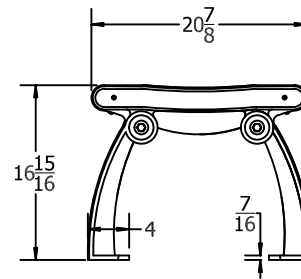

TOP VIEW

FRONT VIEW

SIDE VIEW

3D ISOMETRIC VIEW

INSERT COLOR CODE IN PRODUCT NUMBER
 CEDAR= CED, GRAY= GRA, GREEN= GRE, BLACK= BLA,
 BLUE= BLU, BROWN=BRO, RED= RED, WHITE=WHI

EXAMPLE: CEDAR HERITAGE 5 FT. BACKLESS BENCH W/
 BLACK FRAME = PB 5**CED**BFBACHER