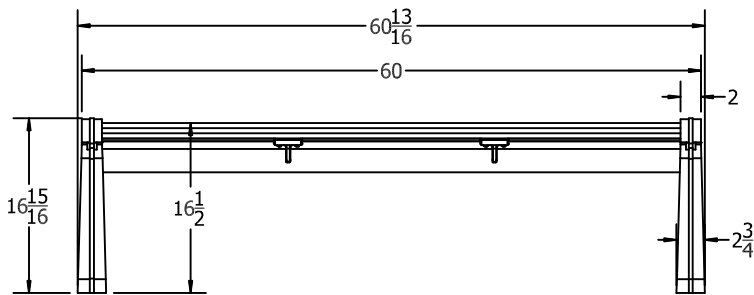

TOP VIEW

FRONT VIEW

SIDE VIEW

3D ISOMETRIC VIEW

INSERT COLOR CODE IN PRODUCT NUMBER
 CEDAR= CED, GRAY= GRA, GREEN= GRE, BLACK= BLA,
 BLUE= BLU, BROWN=BRO, RED= RED, WHITE=WHI

EXAMPLE: CEDAR HERITAGE 5 FT. BACKLESS BENCH W/
 BLACK FRAME = PB 5**CED**BFBACHER