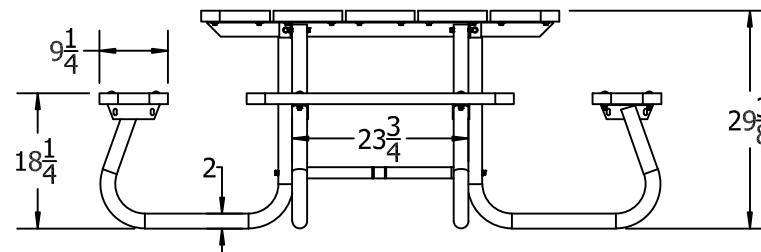

TOP VIEW

3D ISOMETRIC VIEW

FRONT VIEW

SIDE VIEW

- BLU
 - CED
 - GRA
 - GRE
 - RED
- STANDARD COLORS**
- BLA
 - BRO
 - WHI
- OPTIONAL COLORS**

INSERT COLOR CODE IN PRODUCT NUMBER
 BLUE= BLU, CEDAR= CED, GRAY= GRA, GREEN= GRE,
 RED= RED, BLACK= BLA, BROWN= BRO, WHITE= WHI
 EXAMPLE: 4FT. CEDAR SQUARE PICNIC TABLE =
 PB 4CEDSQPIC