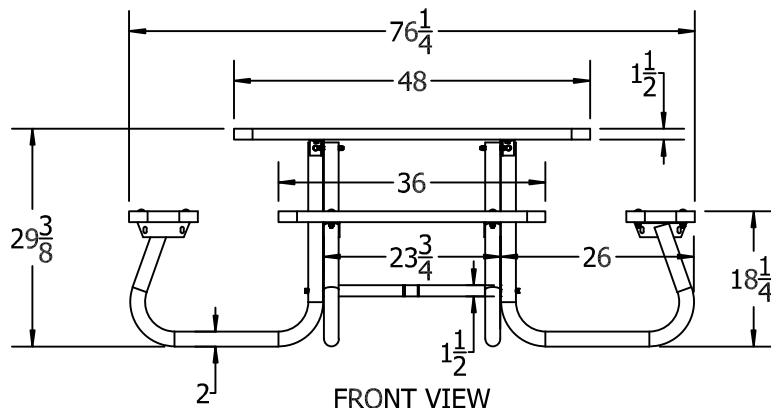

TOP VIEW

3D ISOMETRIC VIEW

FRONT VIEW

SIDE VIEW

- BLU
 - CED
 - GRA
 - GRE
 - RED
- STANDARD COLORS**
- BLA
 - BRO
 - WHI
- OPTIONAL COLORS**

INSERT COLOR CODE IN PRODUCT NUMBER
 BLUE= BLU, CEDAR= CED, GRAY= GRA, GREEN= GRE,
 RED= RED, BLACK= BLA, BROWN= BRO, WHITE= WHI
 EXAMPLE: 4FT. CEDAR SQUARE PICNIC TABLE =
 PB 4CEDSQPIC