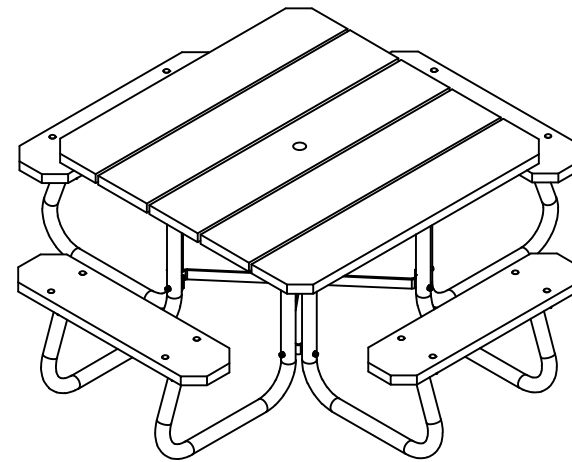

TOP VIEW

3D ISOMETRIC VIEW

FRONT VIEW

SIDE VIEW

- BLU
 - CED
 - GRA
 - GRE
 - RED
- STANDARD COLORS**
- BLA
 - BRO
 - WHI
- OPTIONAL COLORS**

INSERT COLOR CODE IN PRODUCT NUMBER
 BLUE= BLU, CEDAR= CED, GRAY= GRA, GREEN= GRE,
 RED= RED, BLACK= BLA, BROWN= BRO, WHITE= WHI
 EXAMPLE: 4FT. CEDAR SQUARE PICNIC TABLE =
 PB 4CEDSQPIC