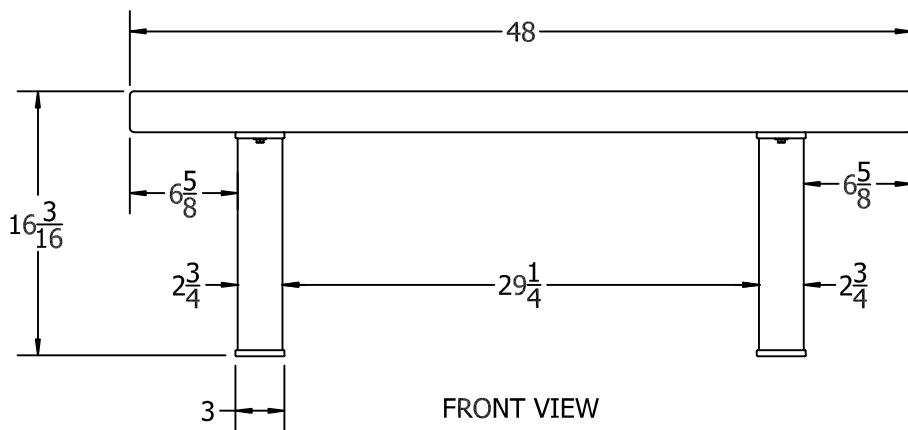

TOP VIEW

3D ISOMETRIC VIEW

FRONT VIEW

SIDE VIEW

STANDARD COLORS

INSERT COLOR CODE IN PRODUCT NUMBER
 BROWN=BRO, CEDAR= CED, GRAY= GRA, GREEN= GRE,

EXAMPLE: CEDAR CREEKSIDE 4 FT. BENCH =
 PB 4CEDCRK

4 ft. Creekside Bench Specification Drawing