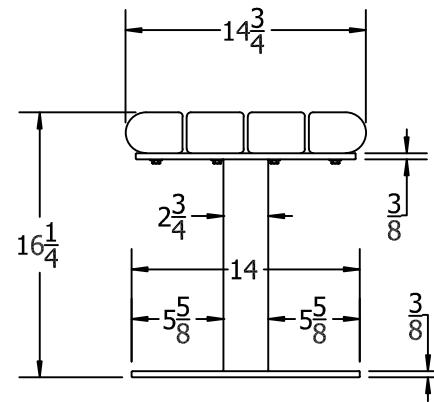

TOP VIEW

3D ISOMETRIC VIEW

FRONT VIEW

SIDE VIEW

STANDARD COLORS

INSERT COLOR CODE IN PRODUCT NUMBER
 BROWN=BRO, CEDAR= CED, GRAY= GRA, GREEN= GRE,

EXAMPLE: CEDAR CREEKSIDE 4 FT. BENCH =
 PB 4CEDCRK

4 ft. Creekside Bench Specification Drawing