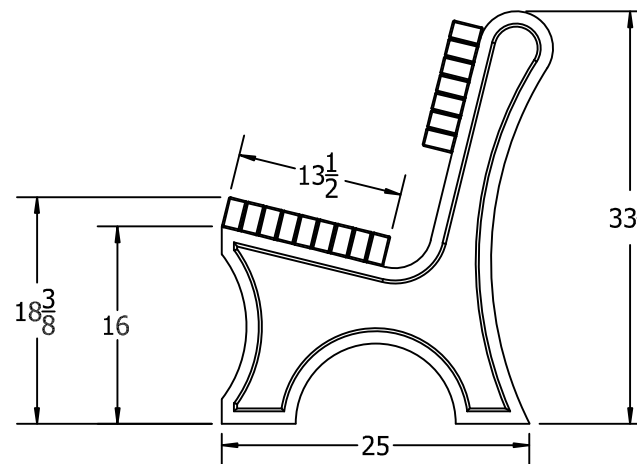

TOP VIEW

3D ISOMETRIC VIEW

FRONT VIEW

SIDE VIEW

● CED ● GRE ● RDW
STANDARD COLORS

INSERT COLOR CODE IN PRODUCT NUMBER
 CEDAR= CED, GREEN= GRE, REDWOOD= RDW

EXAMPLE: CEDAR ARIEL 4 FT. BENCH =
 PB 4CEDARIELE

4 ft. Ariel Bench