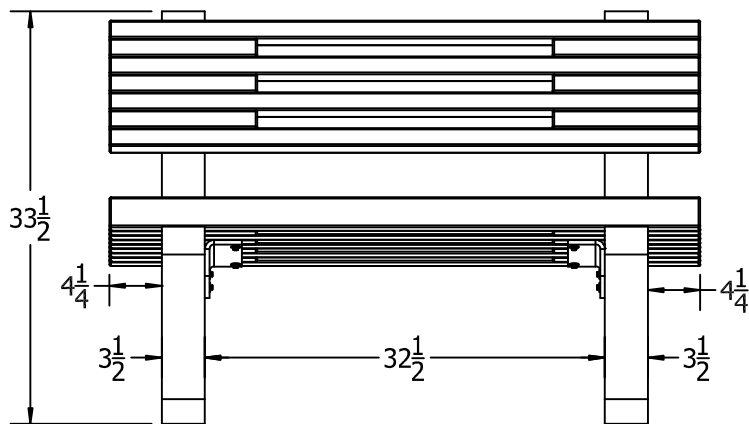

TOP VIEW

3D ISOMETRIC VIEW

FRONT VIEW

SIDE VIEW

● CED ● GRE ● RDW
STANDARD COLORS

INSERT COLOR CODE IN PRODUCT NUMBER
 CEDAR= CED, GREEN= GRE, REDWOOD= RDW

EXAMPLE: CEDAR ARIEL 4 FT. BENCH =
 PB 4CEDARIELE

4 ft. Ariel Bench