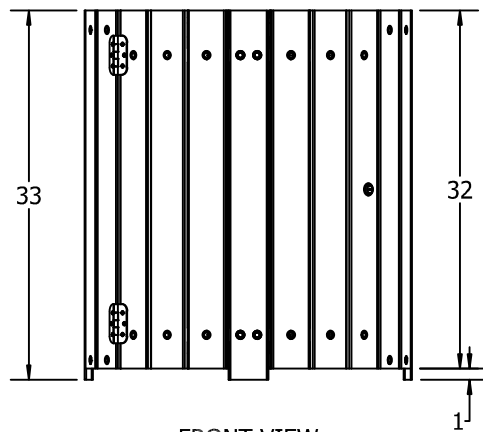

TOP VIEW

3D ISOMETRIC VIEW

FRONT VIEW

 CED  GRA  GRE
STANDARD COLORS

 BLU  RED  WHI
OPTIONAL COLORS

INSERT COLOR CODE IN PRODUCT NUMBER
 CEDAR= CED, GRAY= GRA, GREEN= GRE,
 BLUE= BLU, RED= RED, WHITE=WHI

EXAMPLE: CEDAR ROUND 32 GAL.
 W/ SIDE ACCESS =
 PB 32RSACED

CONSTRUCTION

- RECEPTACLE SLATS ARE 1" X 4" RECYCLED HDPE RESINWOOD
- RECEPTACLE LID IS .375 BLACK HDPE PLASTIC SHEET
- RECEPTACLE RINGS ARE BLACK HDPE PLASTIC MOLDED
- ALL HARDWARE TO BE STAINLESS STEEL
- KEYED LOCKING ACCESS DOOR

OPTIONS

- HDPE PLASTIC IN-GROUND T-MOUNT
- 32 GALLON PLASTIC TRASH CAN LINER
- CUSTOM ENGRAVED RECEPTACLE LID

Side Access 32 Gallon Round Specification Sheet

©COPYRIGHT 2013-2033

THIS COPYRIGHTED MATERIAL IS THE PROPERTY OF FROG FURNISHINGS AND SHALL NOT BE REPRODUCED, PUBLISHED OR DISCLOSED TO OTHERS WITHOUT AUTHORIZATION AND CANNOT BE USED IN ANY WAY AGAINST OR DETRIMENTAL TO JAYHAWK PLASTICS INC. OLATHE, KANSAS USA