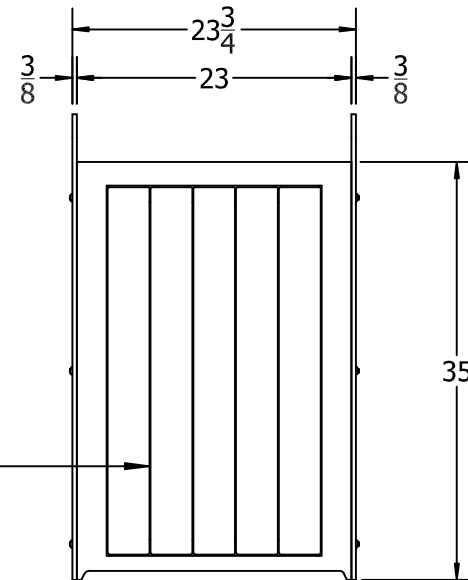

TOP VIEW

3D ISOMETRIC VIEW

FRONT VIEW

SIDE VIEW

Plaza Receptacle Spec Sheet

©COPYRIGHT 2013-2033

THIS COPYRIGHTED MATERIAL IS THE PROPERTY OF FROG FURNISHINGS AND SHALL NOT BE REPRODUCED, PUBLISHED OR DISCLOSED TO OTHERS WITHOUT AUTHORIZATION AND CANNOT BE USED IN ANY WAY AGAINST OR DETRIMENTAL TO JAYHAWK PLASTICS INC. OLATHE, KANSAS USA

INSERT COLOR CODE IN PRODUCT NUMBER
CEDAR= CED, GRAY= GRA, GREEN= GRE,
REDWOOD= RDW

INSERT FRAME COLOR CODE IN PRODUCT NUMBER
SILVER FRAME=SF

EXAMPLE: 32 GL. GRAY PLAZA RECEPTACLE WITH
SILVER FRAME= PB 32PLZGRASF