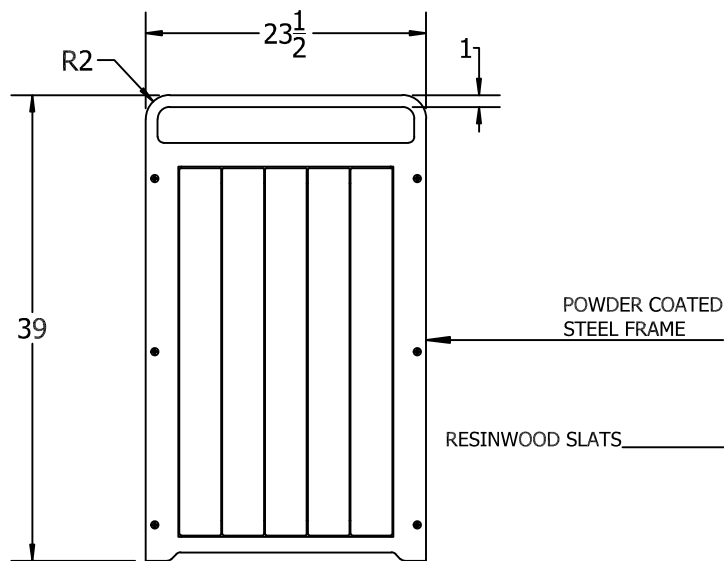

TOP VIEW

3D ISOMETRIC VIEW

FRONT VIEW

SIDE VIEW

Plaza Receptacle Spec Sheet

©COPYRIGHT 2013-2033

THIS COPYRIGHTED MATERIAL IS THE PROPERTY OF FROG FURNISHINGS AND SHALL NOT BE REPRODUCED, PUBLISHED OR DISCLOSED TO OTHERS WITHOUT AUTHORIZATION AND CANNOT BE USED IN ANY WAY AGAINST OR DETRIMENTAL TO JAYHAWK PLASTICS INC. OLATHE, KANSAS USA

INSERT COLOR CODE IN PRODUCT NUMBER
CEDAR= CED, GRAY= GRA, GREEN= GRE,
REDWOOD= RDW

INSERT FRAME COLOR CODE IN PRODUCT NUMBER
SILVER FRAME=SF

EXAMPLE: 32 GL. GRAY PLAZA RECEPTACLE WITH
SILVER FRAME= PB 32PLZGRASF