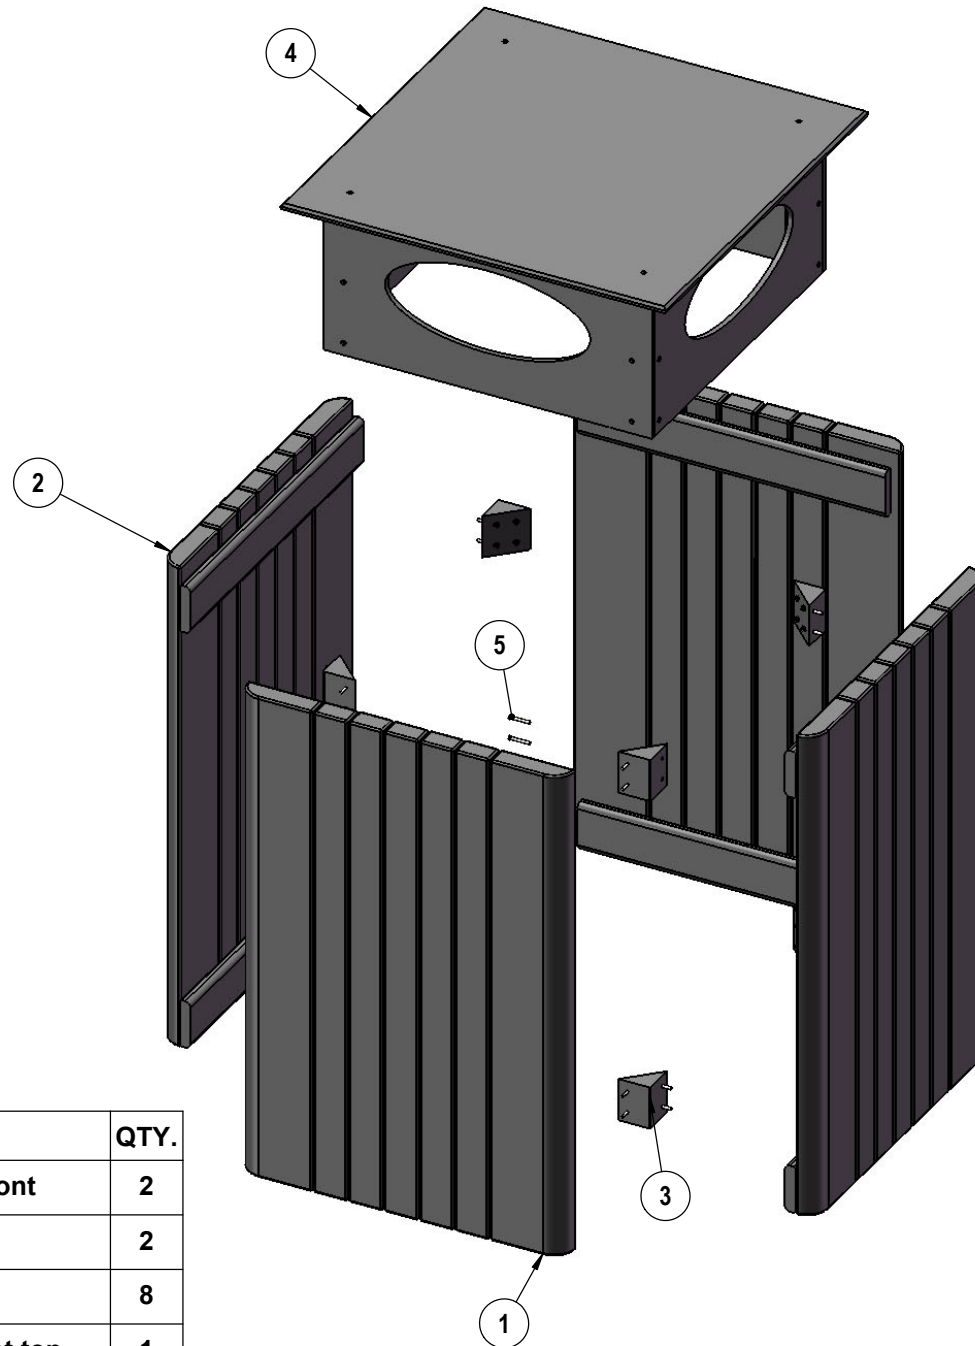

Archer Receptacle

ITEM NO.	PartNo	DESCRIPTION	QTY.
1	-	Archer receptacle side - front	2
2	-	Archer receptacle side	2
3	-	corner block - 3" long	8
4	-	archer receptacle rain bonnet top	1
5	-	#8 x 1-1/2" wood screw	32